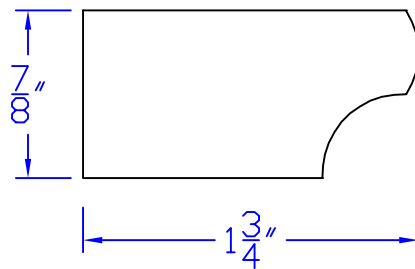

Creative Woodworking N.W., Inc.

1036 S.E. Taylor * Portland, Oregon 97214
Phone:(503) 230-9265 * Fax:(503) 232-9082
www.Creativewoodworkingnw.com

SILL004

$7/8" \times 1-3/4"$