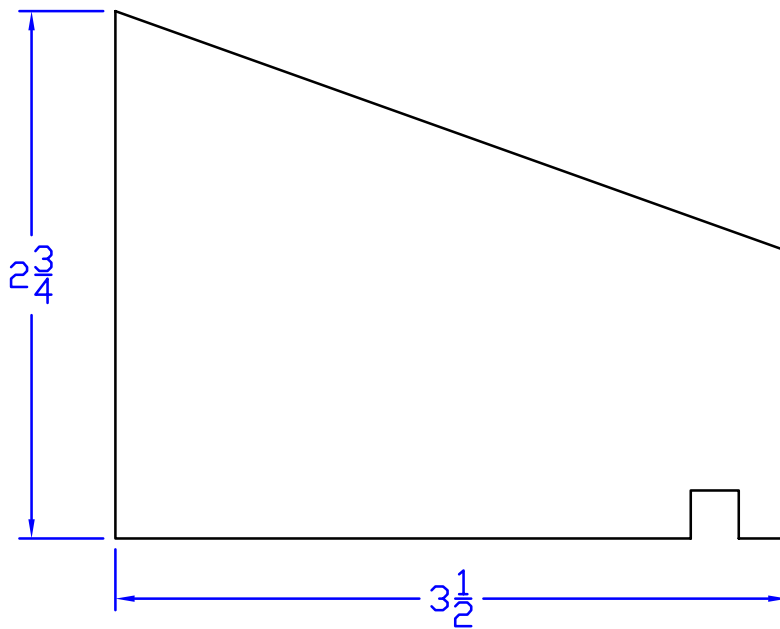

# Creative Woodworking N.W., Inc.

1036 S.E. Taylor \* Portland, Oregon 97214  
Phone:(503) 230-9265 \* Fax:(503) 232-9082  
www.Creativewoodworkingnw.com

SILL005  
2-3/4" x 3-1/2"