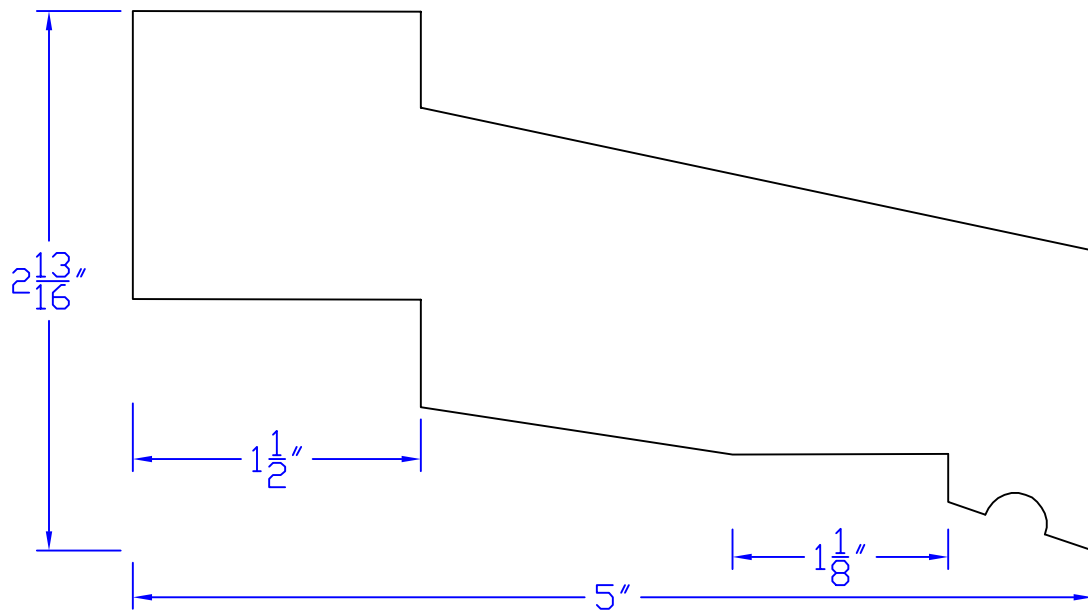

# Creative Woodworking N.W., Inc.

1036 S.E. Taylor \* Portland, Oregon 97214  
Phone:(503) 230-9265 \* Fax:(503) 232-9082  
www.Creativewoodworkingnw.com

SILL006  
2 13/16" x 5"