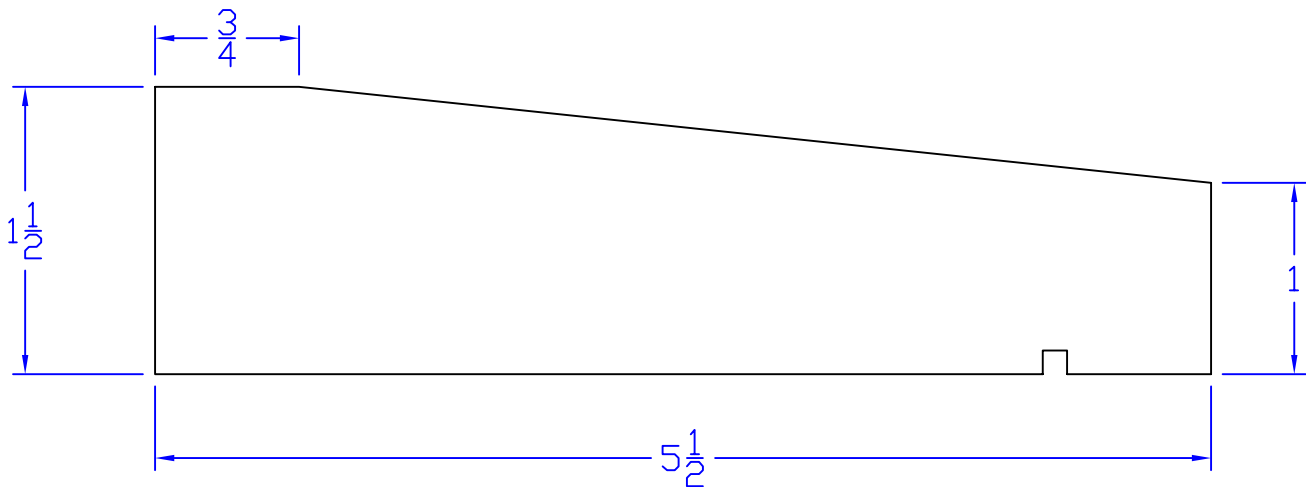

Creative Woodworking N.W., Inc.

1036 S.E. Taylor * Portland, Oregon 97214
Phone:(503) 230-9265 * Fax:(503) 232-9082
www.Creativewoodworkingnw.com

SILL007
1 1/2" X 5 1/2"