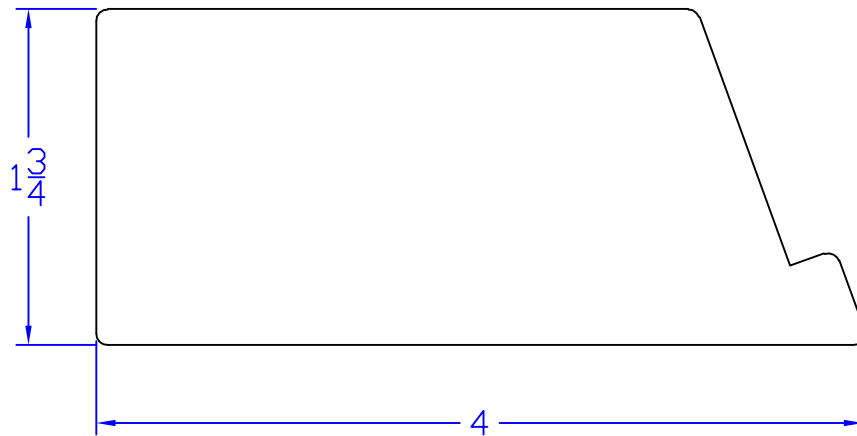

Creative Woodworking N.W., Inc.

1036 S.E. Taylor * Portland, Oregon 97214
Phone:(503) 230-9265 * Fax:(503) 232-9082
www.Creativewoodworkingnw.com

SILL010

1 3/4" x 4"