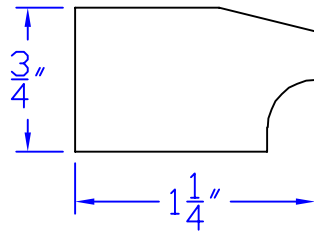

Creative Woodworking N.W., Inc.

1036 S.E. Taylor * Portland, Oregon 97214
Phone:(503) 230-9265 * Fax:(503) 232-9082
www.Creativewoodworkingnw.com

SILL011

3/4" x 1-1/4"