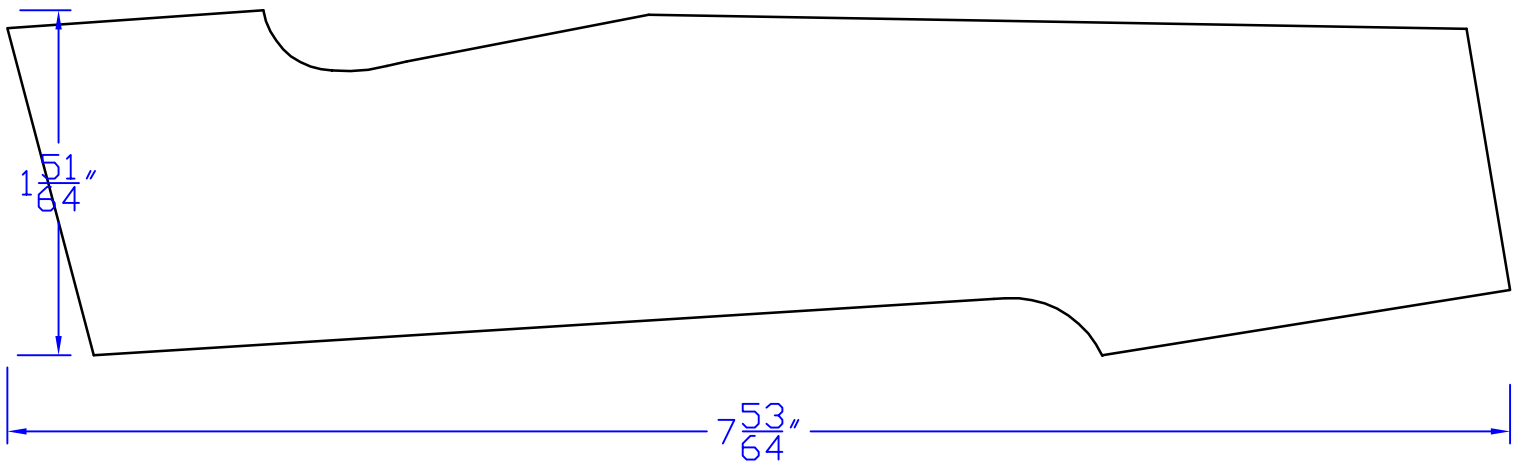

Creative Woodworking N.W., Inc.

1036 S.E. Taylor * Portland, Oregon 97214
Phone:(503) 230-9265 * Fax:(503) 232-9082
www.Creativewoodworkingnw.com

SILL012

1 $25/32$ " X 7 $13/16$ "