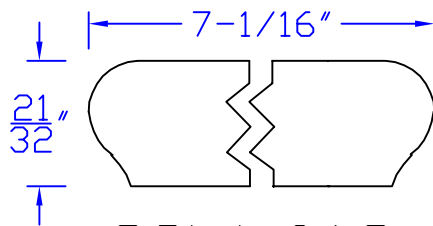

# Creative Woodworking N.W., Inc.

1036 S.E. Taylor \* Portland, Oregon 97214  
Phone:(503) 230-9265 \* Fax:(503) 232-9082  
www.Creativewoodworkingnw.com

SILL013

21/32" x 7-1/16"

VARIOUS WIDTHS AVAILABLE