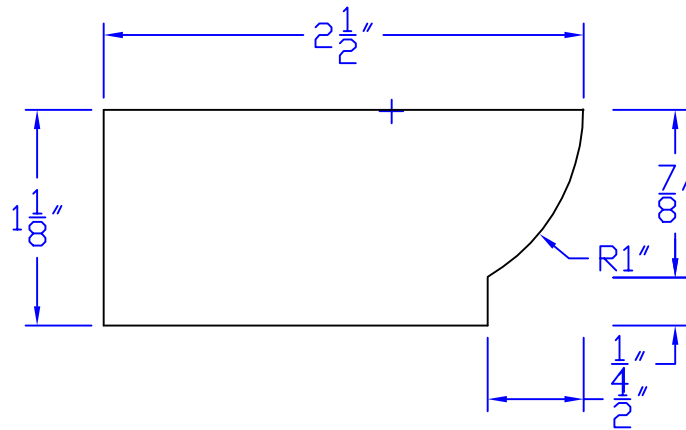

Creative Woodworking N.W., Inc.

1036 S.E. Taylor * Portland, Oregon 97214
Phone:(503) 230-9265 * Fax:(503) 232-9082
www.Creativewoodworkingnw.com

SILL014
1-1/8" x 2-1/2"