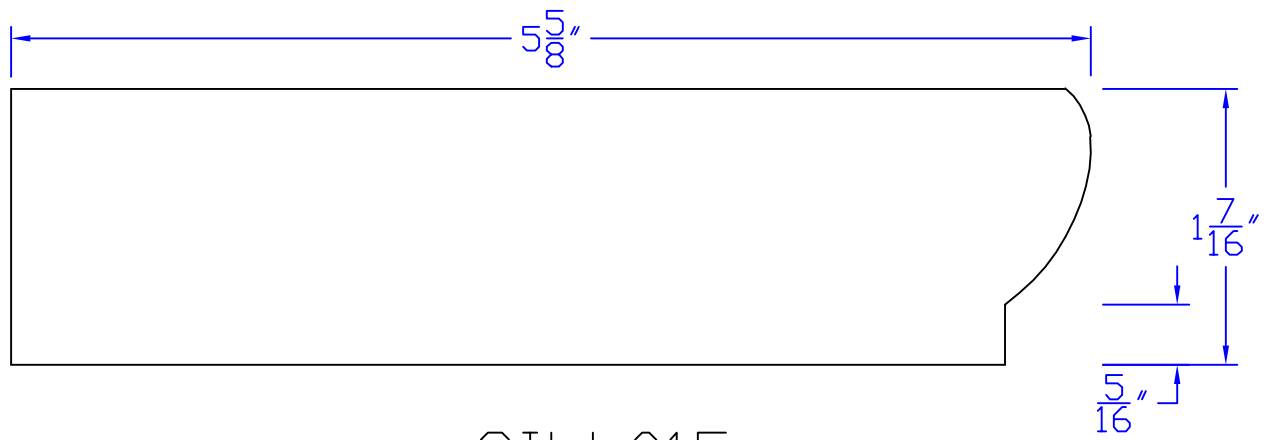

Creative Woodworking N.W., Inc.

1036 S.E. Taylor * Portland, Oregon 97214
Phone:(503) 230-9265 * Fax:(503) 232-9082
www.Creativewoodworkingnw.com

SILL015
 $1\frac{7}{16}" \times 5\frac{5}{8}"$