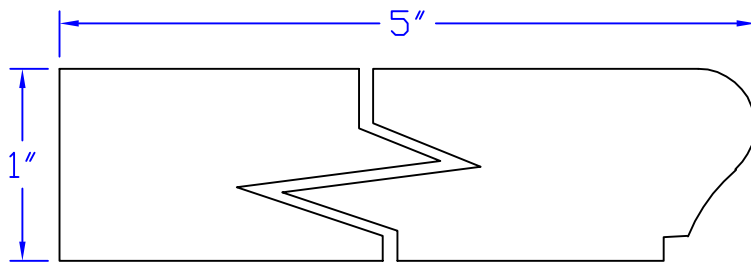

# Creative Woodworking N.W., Inc.

1036 S.E. Taylor \* Portland, Oregon 97214  
Phone:(503) 230-9265 \* Fax:(503) 232-9082  
www.Creativewoodworkingnw.com

SILL016

1" x 5"

VARIOUS WIDTHS AVAILABLE