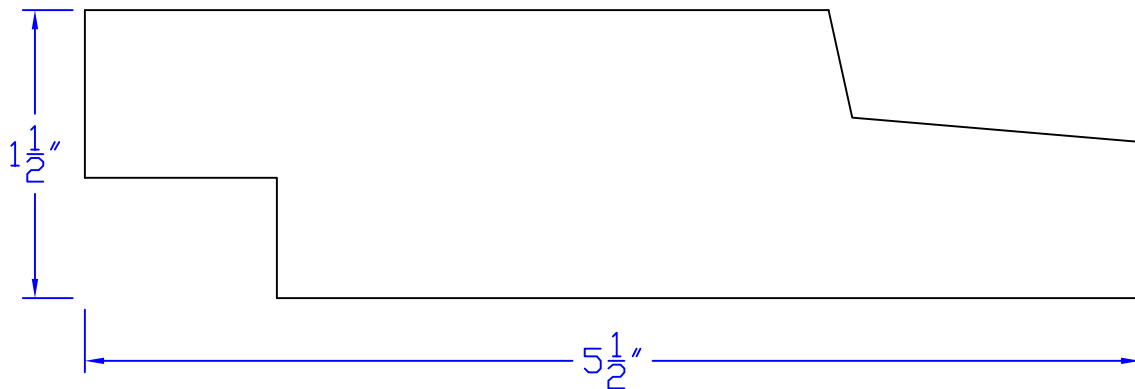

Creative Woodworking N.W., Inc.

1036 S.E. Taylor * Portland, Oregon 97214
Phone:(503) 230-9265 * Fax:(503) 232-9082
www.Creativewoodworkingnw.com

SILL017

1 1/2" x 5 1/2"