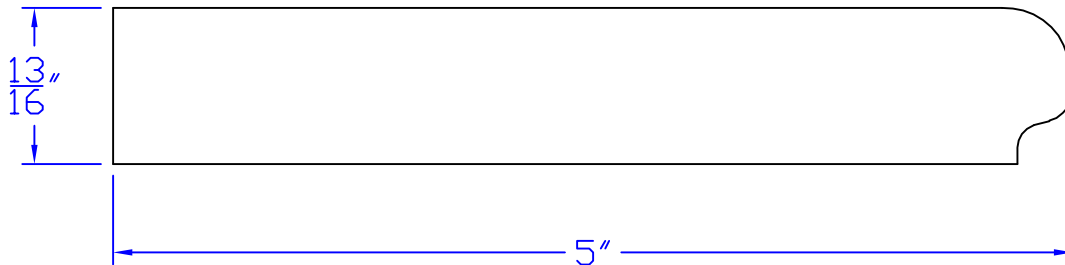

Creative Woodworking N.W., Inc.

1036 S.E. Taylor * Portland, Oregon 97214
Phone:(503) 230-9265 * Fax:(503) 232-9082
www.Creativewoodworkingnw.com

SILL019
13/16" x 5"