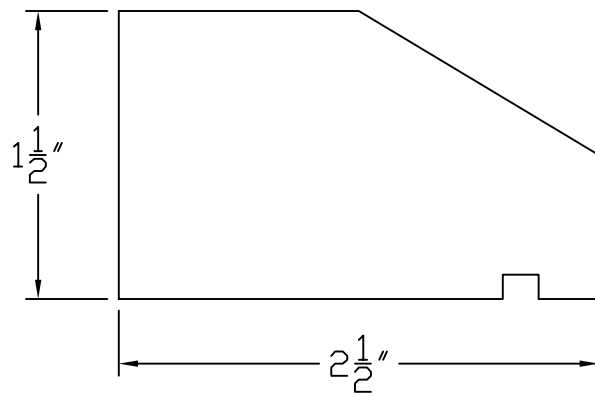

Creative Woodworking N.W., Inc.

1036 S.E. Taylor * Portland, Oregon 97214

Phone:(503) 230-9265 * Fax:(503) 232-9082

www.Creativewoodworkingnw.com

SILL020

$1-1/2"$ \times $2-1/2"$