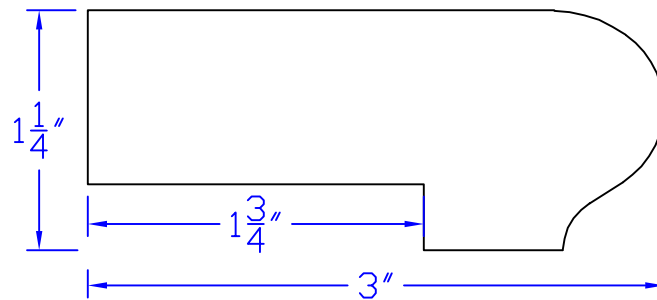

# Creative Woodworking N.W., Inc.

1036 S.E. Taylor \* Portland, Oregon 97214  
Phone:(503) 230-9265 \* Fax:(503) 232-9082  
www.Creativewoodworkingnw.com

SILL021  
1-1/4" x 3"