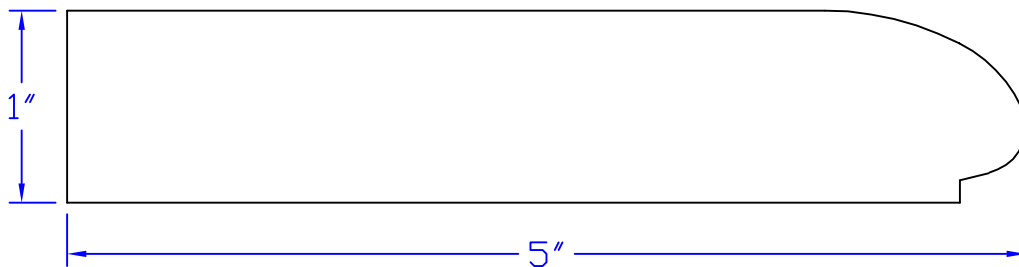

# Creative Woodworking N.W., Inc.

1036 S.E. Taylor \* Portland, Oregon 97214  
Phone:(503) 230-9265 \* Fax:(503) 232-9082  
www.Creativewoodworkingnw.com

SILL022  
1" x 5"