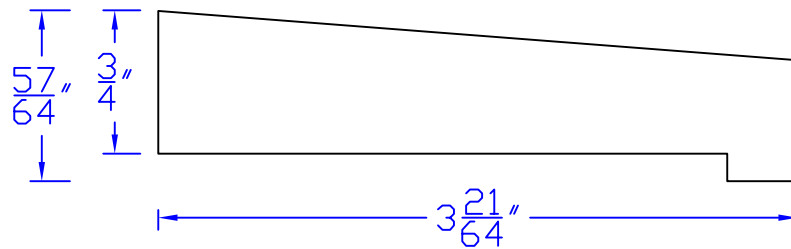

# Creative Woodworking N.W., Inc.

1036 S.E. Taylor \* Portland, Oregon 97214  
Phone:(503) 230-9265 \* Fax:(503) 232-9082  
www.Creativewoodworkingnw.com

SILL024  
 $57/64$ " x  $3-21/64$ "