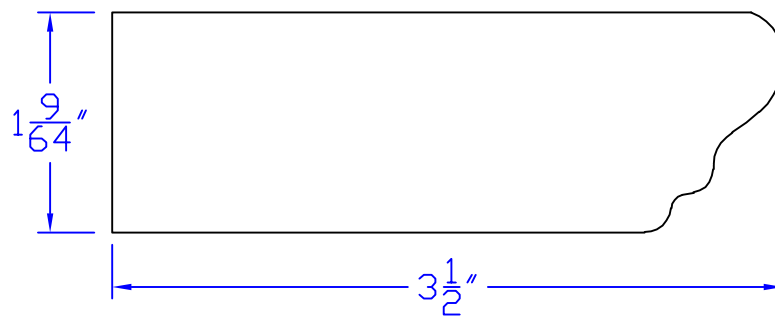

# Creative Woodworking N.W., Inc.

1036 S.E. Taylor \* Portland, Oregon 97214  
Phone:(503) 230-9265 \* Fax:(503) 232-9082  
www.Creativewoodworkingnw.com

SILL025  
1-9/64" x 3-1/2"