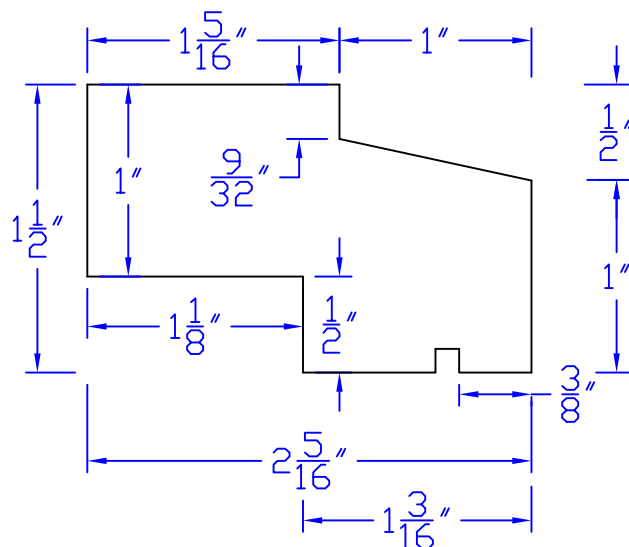

Creative Woodworking N.W., Inc.

1036 S.E. Taylor * Portland, Oregon 97214
Phone:(503) 230-9265 * Fax:(503) 232-9082
www.Creativewoodworkingnw.com

SILL029
1-1/2" x 2-5/16"