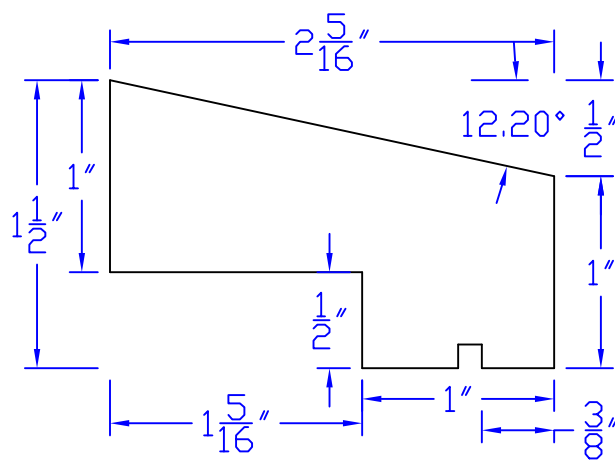

Creative Woodworking N.W., Inc.

1036 S.E. Taylor * Portland, Oregon 97214
Phone:(503) 230-9265 * Fax:(503) 232-9082
www.Creativewoodworkingnw.com

SILL030

1-1/2" x 2-5/16"