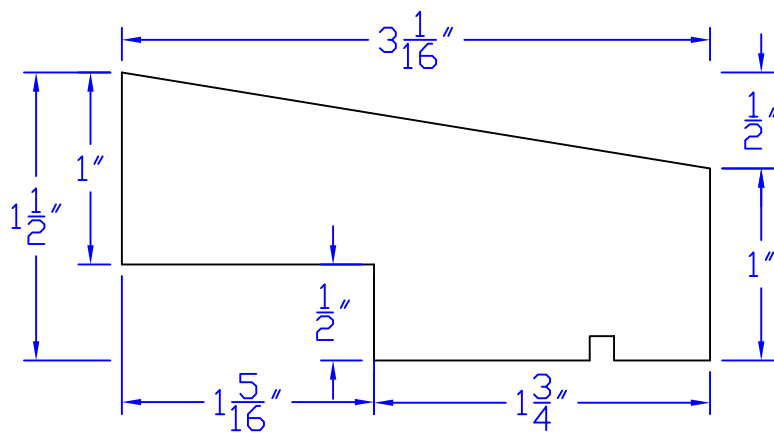

Creative Woodworking N.W., Inc.

1036 S.E. Taylor * Portland, Oregon 97214
Phone:(503) 230-9265 * Fax:(503) 232-9082
www.Creativewoodworkingnw.com

SILL031

1-1/2" x 3-1/16"