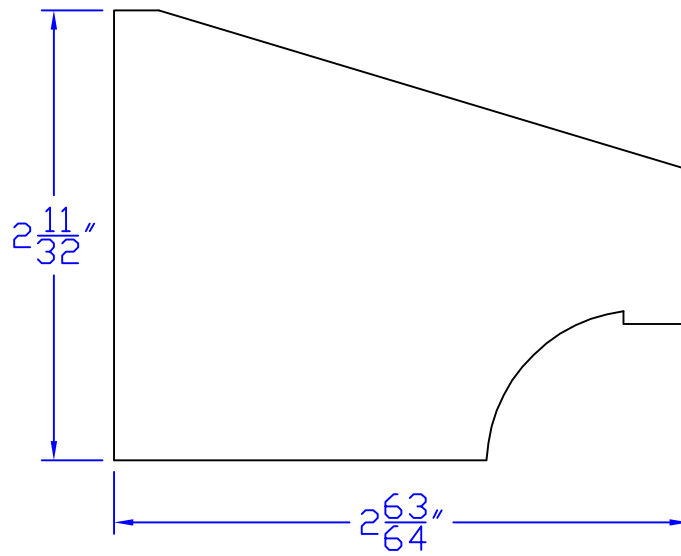

# Creative Woodworking N.W., Inc.

1036 S.E. Taylor \* Portland, Oregon 97214  
Phone:(503) 230-9265 \* Fax:(503) 232-9082  
www.Creativewoodworkingnw.com

SILL032

2-11/32" x 2-63/64"