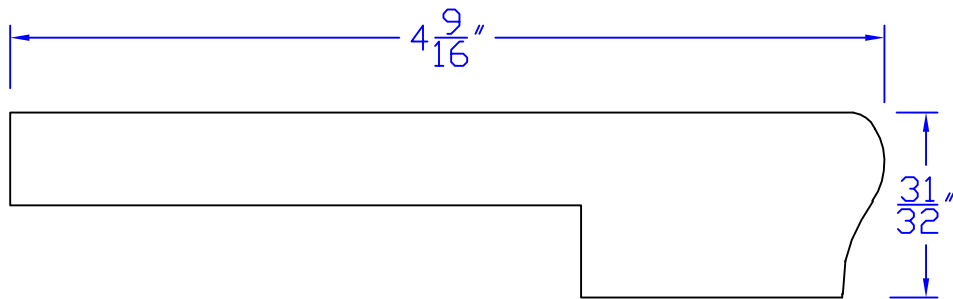

# Creative Woodworking N.W., Inc.

1036 S.E. Taylor \* Portland, Oregon 97214  
Phone:(503) 230-9265 \* Fax:(503) 232-9082  
www.Creativewoodworkingnw.com

SILL033  
4-1/16" x 31/32"