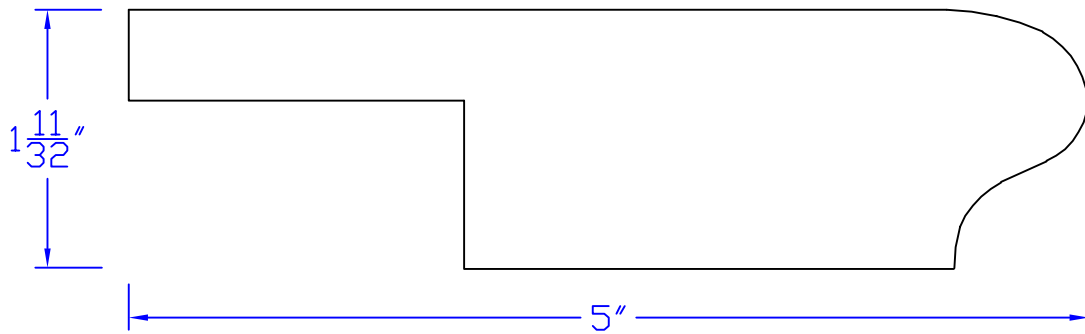

# Creative Woodworking N.W., Inc.

1036 S.E. Taylor \* Portland, Oregon 97214  
Phone:(503) 230-9265 \* Fax:(503) 232-9082  
www.Creativewoodworkingnw.com

SILL034  
1-11/32" x 5"