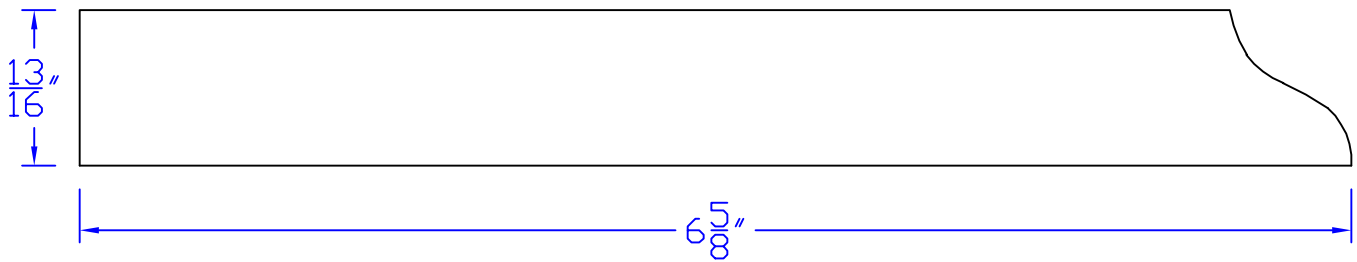

Creative Woodworking N.W., Inc.

1036 S.E. Taylor * Portland, Oregon 97214
Phone:(503) 230-9265 * Fax:(503) 232-9082
www.Creativewoodworkingnw.com

SILL035
 $13/16$ " \times $6-5/8$ "