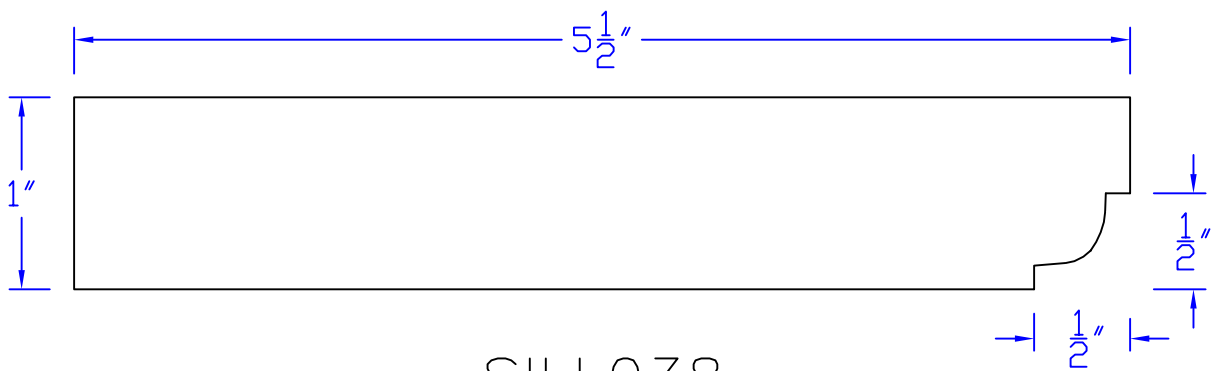

# Creative Woodworking N.W., Inc.

1036 S.E. Taylor \* Portland, Oregon 97214  
Phone:(503) 230-9265 \* Fax:(503) 232-9082  
www.Creativewoodworkingnw.com

SILL038  
1" x 5-1/2"