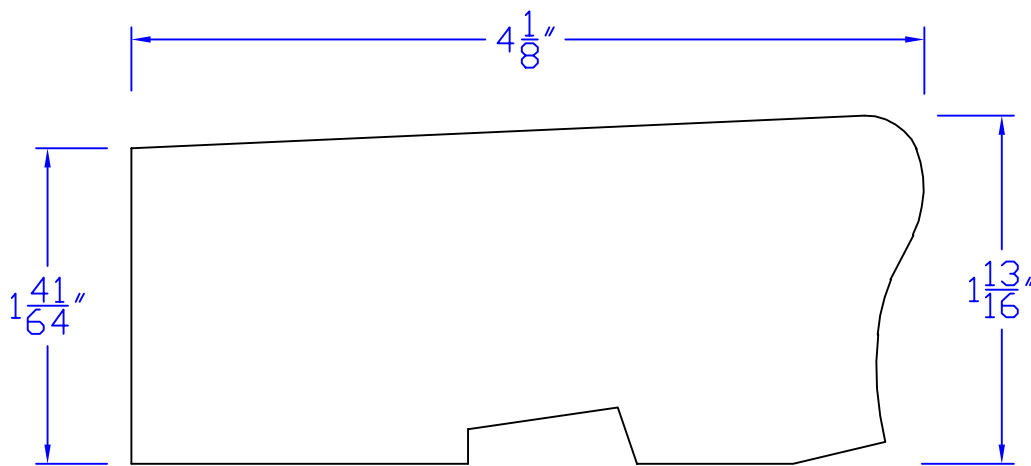

# Creative Woodworking N.W., Inc.

1036 S.E. Taylor \* Portland, Oregon 97214  
Phone:(503) 230-9265 \* Fax:(503) 232-9082  
www.Creativewoodworkingnw.com

SILL039  
 $1 - 13/16" \times 4 - 1/8"$