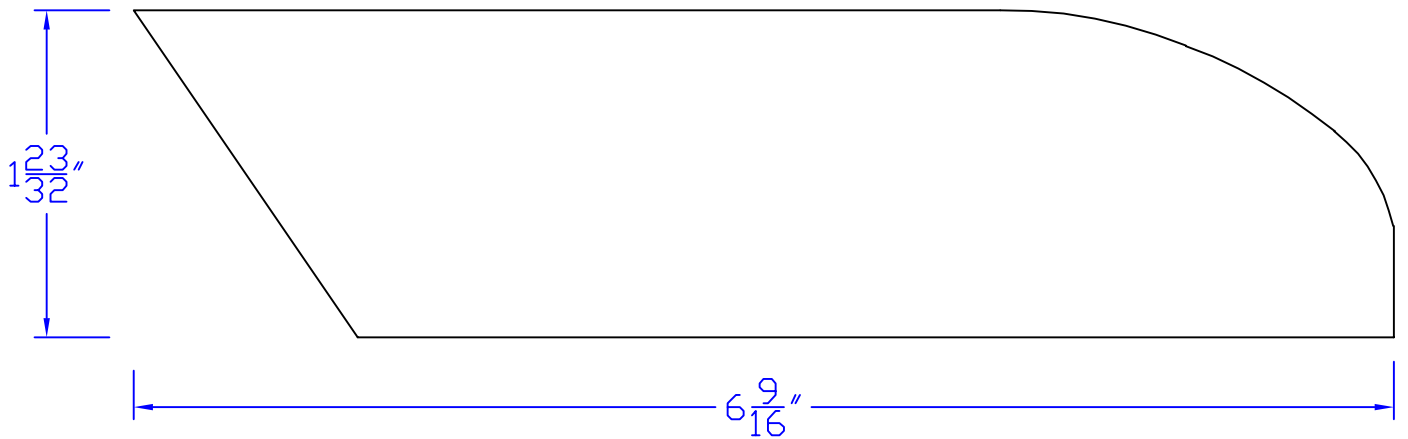

Creative Woodworking N.W., Inc.

1036 S.E. Taylor * Portland, Oregon 97214
Phone:(503) 230-9265 * Fax:(503) 232-9082
www.Creativewoodworkingnw.com

SILL041
1- $\frac{23}{32}$ " x 6- $\frac{9}{16}$ "
SHAPER ONLY