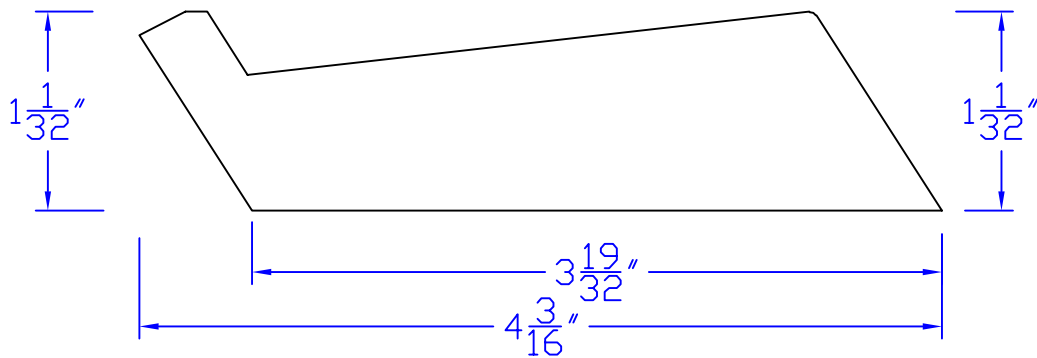

Creative Woodworking N.W., Inc.

1036 S.E. Taylor * Portland, Oregon 97214
Phone:(503) 230-9265 * Fax:(503) 232-9082
www.Creativewoodworkingnw.com

SILL042
 $1 - 1/32$ " x $4 - 3/16$ "