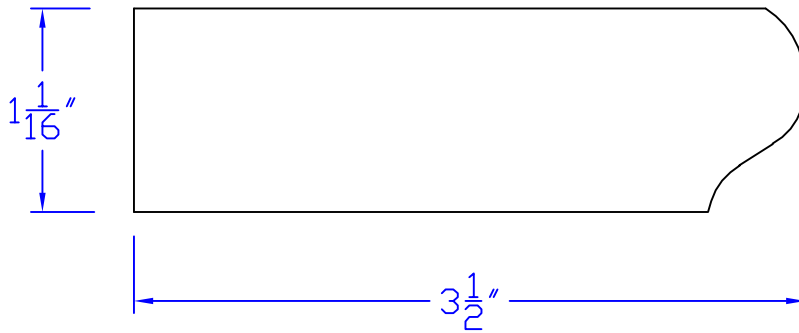

Creative Woodworking N.W., Inc.

1036 S.E. Taylor * Portland, Oregon 97214
Phone:(503) 230-9265 * Fax:(503) 232-9082
www.Creativewoodworkingnw.com

SILL043
 $1 - 1/16"$ x $3 - 1/2"$