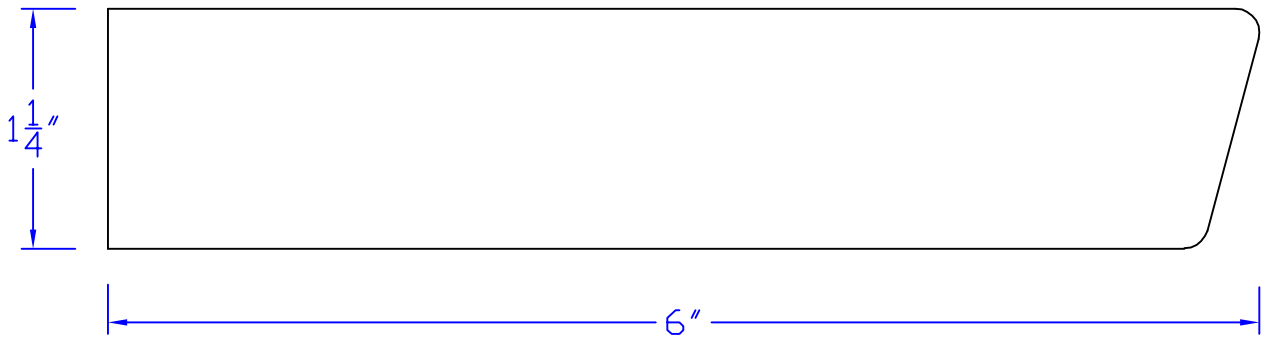

Creative Woodworking N.W., Inc.

1036 S.E. Taylor * Portland, Oregon 97214
Phone:(503) 230-9265 * Fax:(503) 232-9082
www.Creativewoodworkingnw.com

SILLO44
1 - 1/4" x 6"