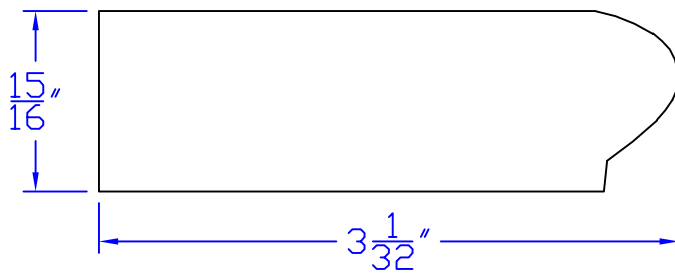

# Creative Woodworking N.W., Inc.

1036 S.E. Taylor \* Portland, Oregon 97214  
Phone:(503) 230-9265 \* Fax:(503) 232-9082  
www.Creativewoodworkingnw.com

SILL045  
 $15/16$ " x  $3-1/32$ "