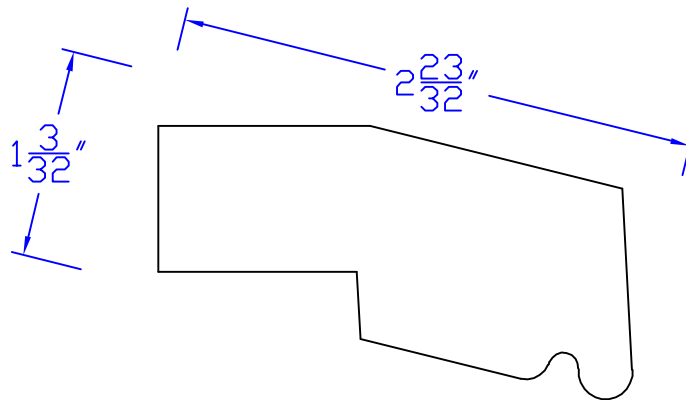

# Creative Woodworking N.W., Inc.

1036 S.E. Taylor \* Portland, Oregon 97214  
Phone:(503) 230-9265 \* Fax:(503) 232-9082  
www.Creativewoodworkingnw.com

SILL046  
 $1-3/32'' \times 2-23/32''$