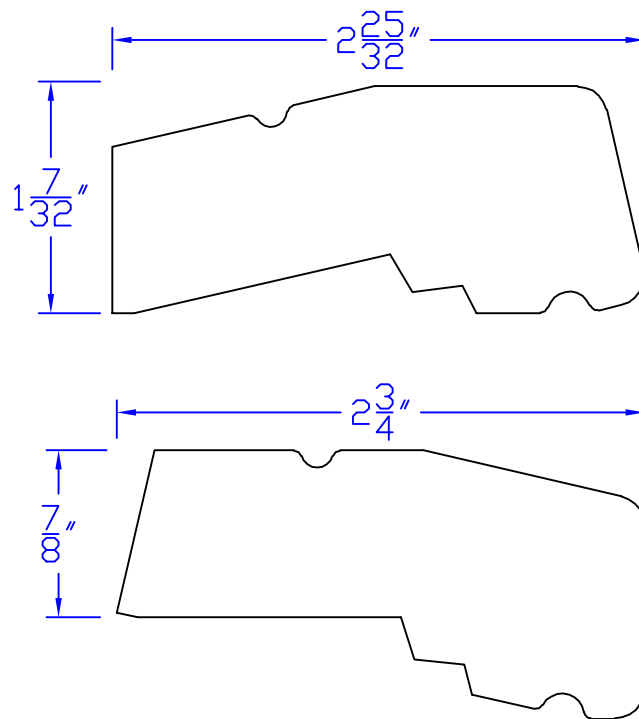

Creative Woodworking N.W., Inc.

1036 S.E. Taylor * Portland, Oregon 97214
Phone:(503) 230-9265 * Fax:(503) 232-9082
www.Creativewoodworkingnw.com

SILL047
 $1 - \frac{7}{32}$ " x $2 - \frac{25}{32}$ "

POZZI