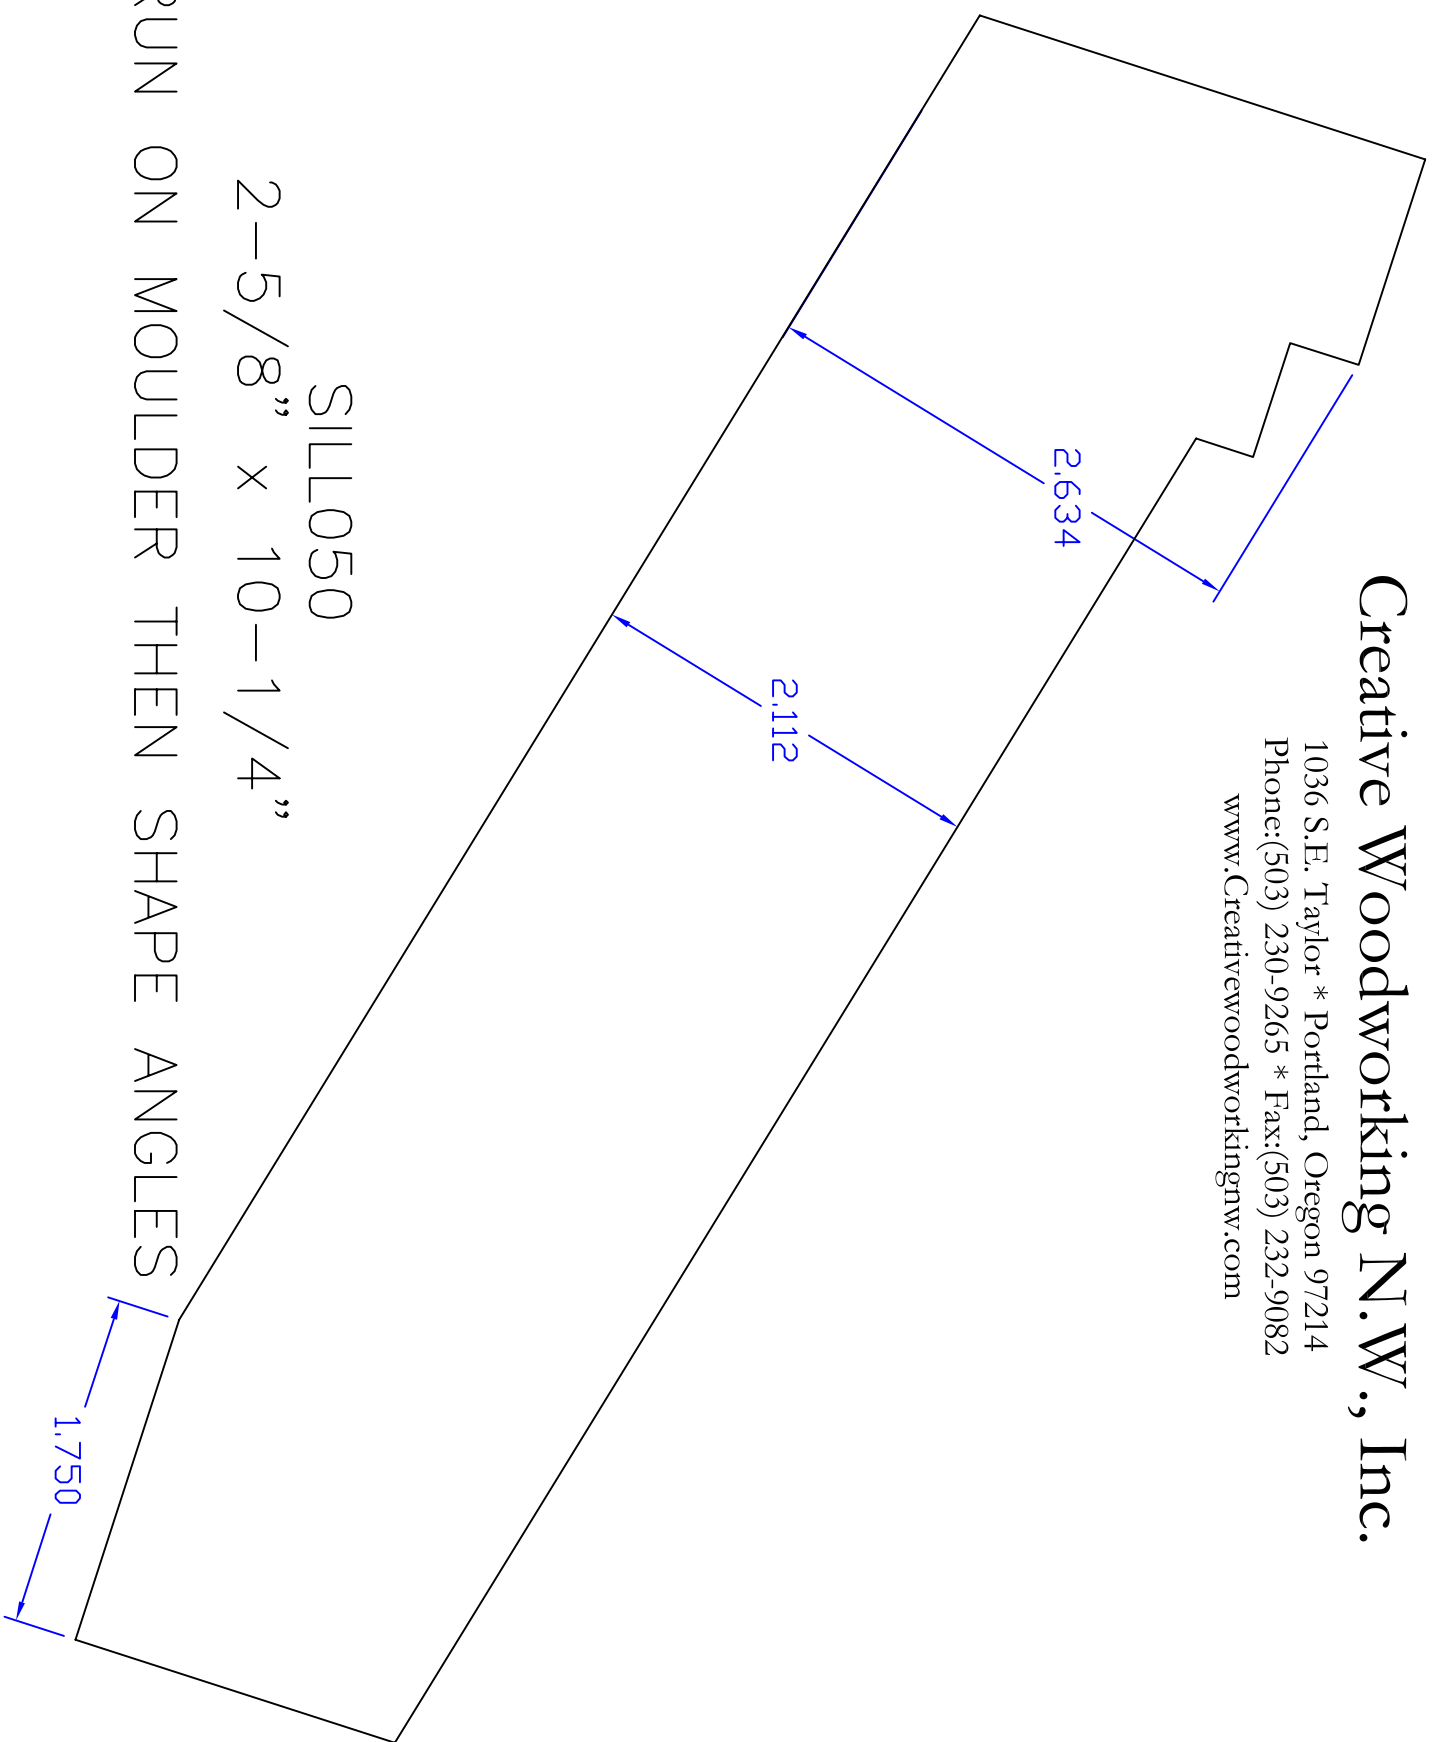

# Creative Woodworking N.W., Inc.

1036 S.E. Taylor \* Portland, Oregon 97214  
Phone:(503) 230-9265 \* Fax:(503) 232-9082  
[www.Creativewoodworkingnw.com](http://www.Creativewoodworkingnw.com)

SILL050  
2-5/8" x 10-1/4"

RUN ON MOULDER THEN SHAPE ANGLES