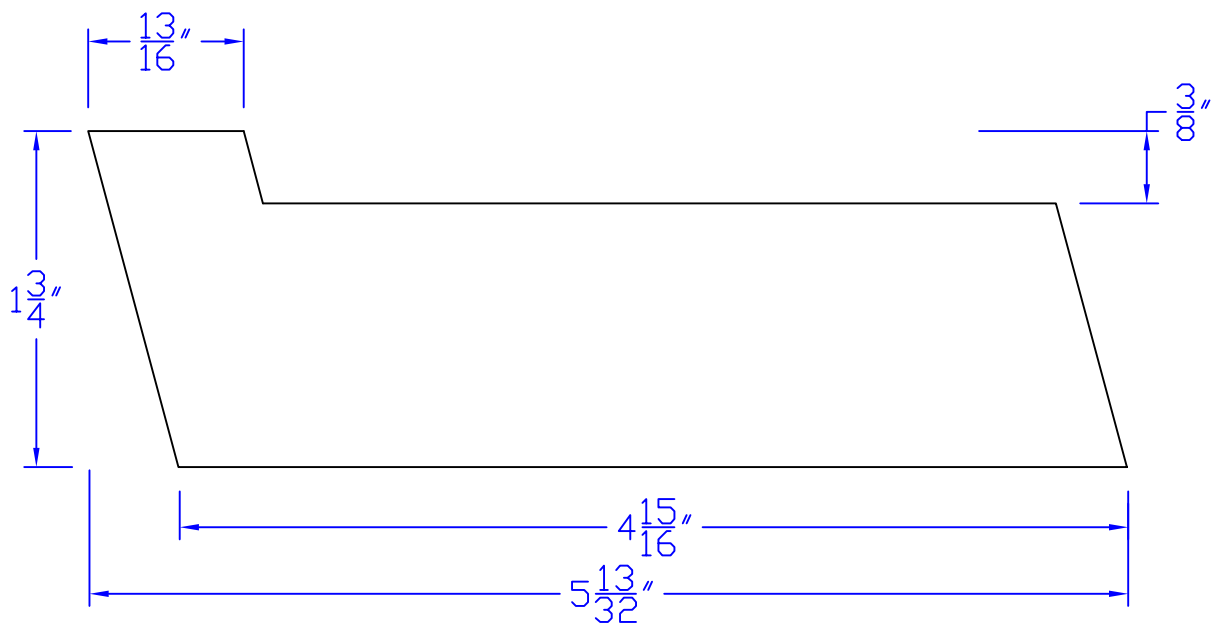

# Creative Woodworking N.W., Inc.

1036 S.E. Taylor \* Portland, Oregon 97214  
Phone:(503) 230-9265 \* Fax:(503) 232-9082  
www.Creativewoodworkingnw.com

SILL051  
 $1-3/4$ " x  $5-13/32$ "