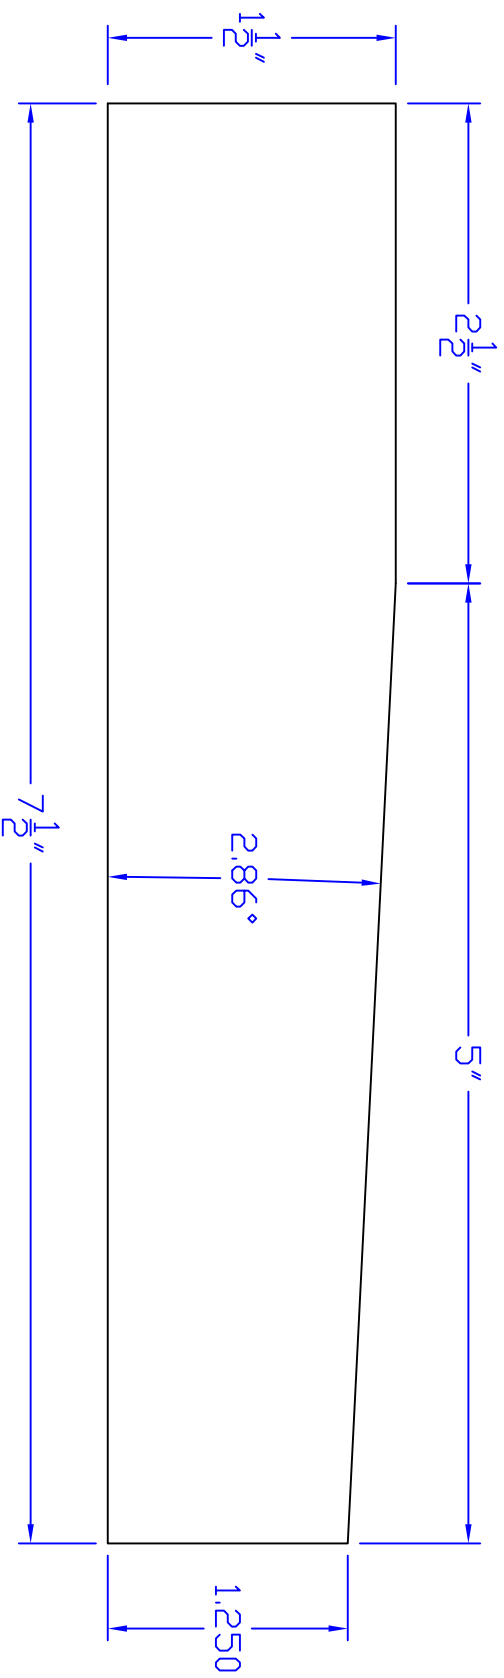

# Creative Woodworking N.W., Inc.

1036 S.E. Taylor \* Portland, Oregon 97214  
Phone:(503) 230-9265 \* Fax:(503) 232-9082  
[www.Creativewoodworkingnw.com](http://www.Creativewoodworkingnw.com)

SILL052  
 $1 - 1/2" \times 7 - 1/2"$