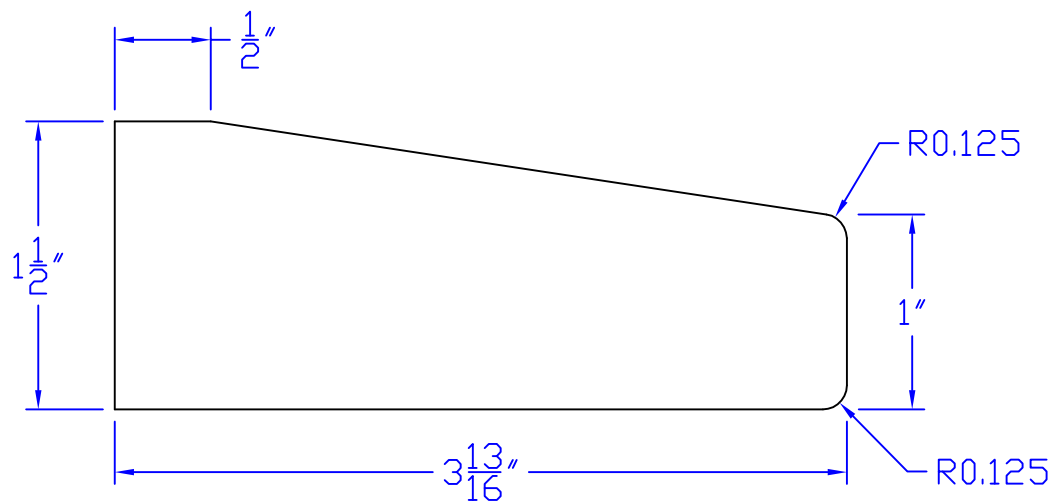

Creative Woodworking N.W., Inc.

1036 S.E. Taylor * Portland, Oregon 97214
Phone:(503) 230-9265 * Fax:(503) 232-9082
www.Creativewoodworkingnw.com

SILL053

$1-1/2" \times 3-13/16"$