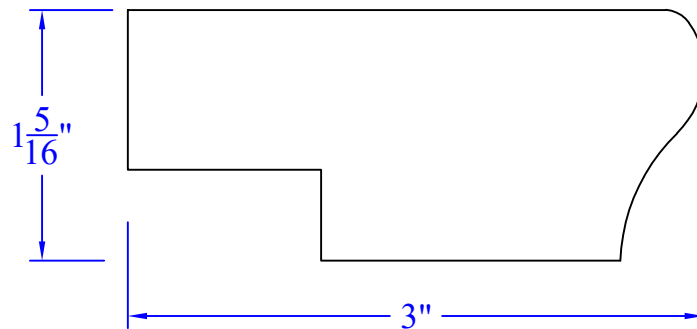

Creative Woodworking N.W., Inc.

1036 S.E. Taylor * Portland, Oregon 97214
Phone:(503) 230-9265 * Fax:(503) 232-9082
www.Creativewoodworkingnw.com

SILL055
1-5/16" x 3"