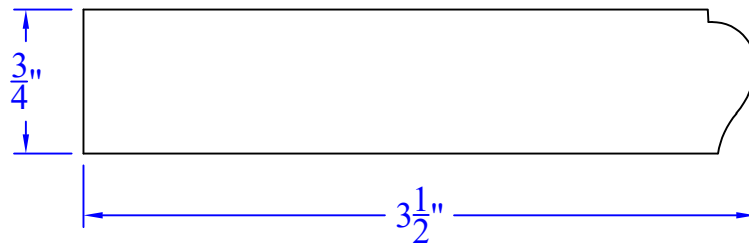

Creative Woodworking N.W., Inc.

1036 S.E. Taylor * Portland, Oregon 97214

Phone:(503) 230-9265 * Fax:(503) 232-9082

www.Creativewoodworkingnw.com

SILL056
3/4" x 3-1/2"