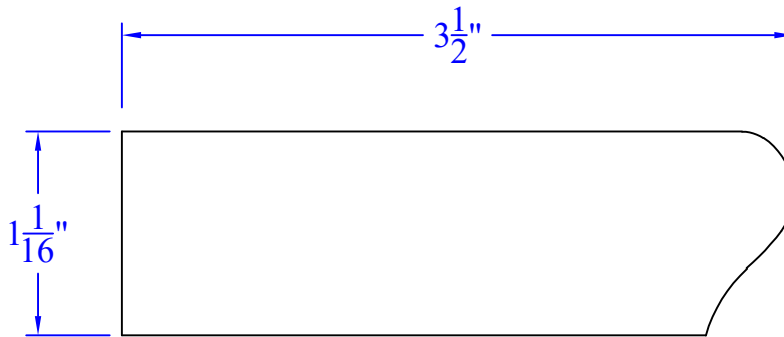

# Creative Woodworking N.W., Inc.

1036 S.E. Taylor \* Portland, Oregon 97214

Phone:(503) 230-9265 \* Fax:(503) 232-9082

www.Creativewoodworkingnw.com

SILL057  
1-1/16" x 3-1/2"