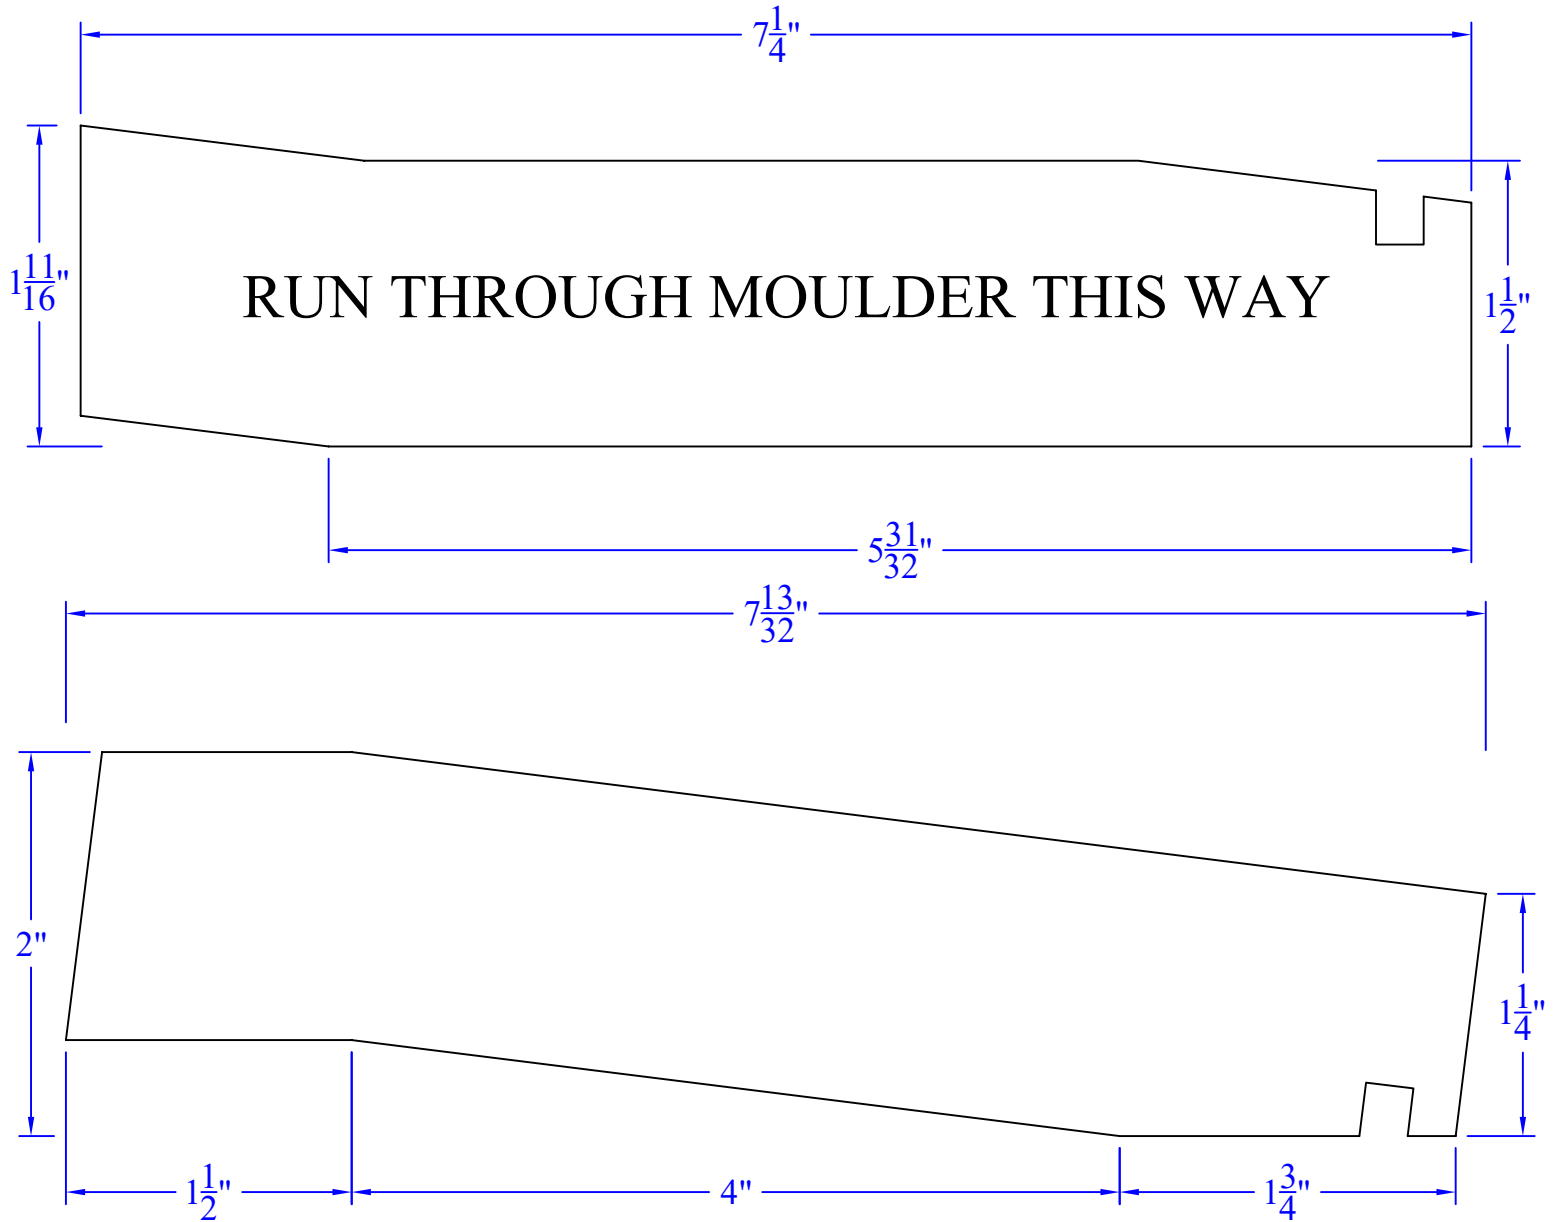

Creative Woodworking N.W., Inc.

1036 S.E. Taylor * Portland, Oregon 97214
Phone:(503) 230-9265 * Fax:(503) 232-9082
www.Creativewoodworkingnw.com

SILL058
2" x 7-13/32"