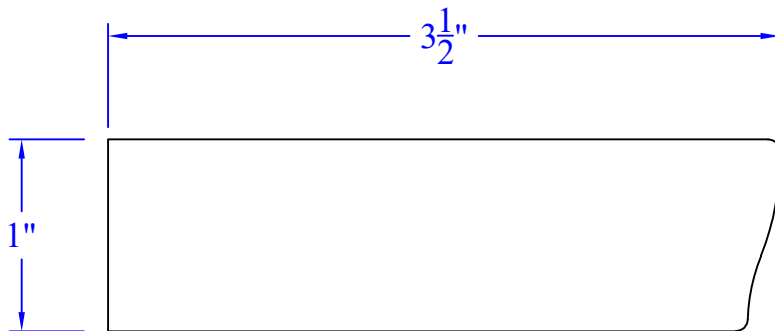

Creative Woodworking N.W., Inc.

1036 S.E. Taylor * Portland, Oregon 97214
Phone:(503) 230-9265 * Fax:(503) 232-9082
www.Creativewoodworkingnw.com

SILL060
1" x 3-1/2"