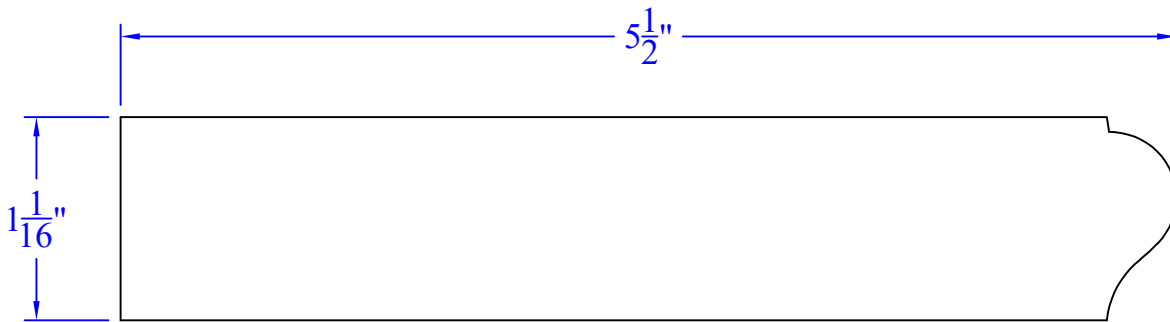

Creative Woodworking N.W., Inc.

1036 S.E. Taylor * Portland, Oregon 97214
Phone:(503) 230-9265 * Fax:(503) 232-9082
www.Creativewoodworkingnw.com

SILL061
1-1/16" x 5-1/2"