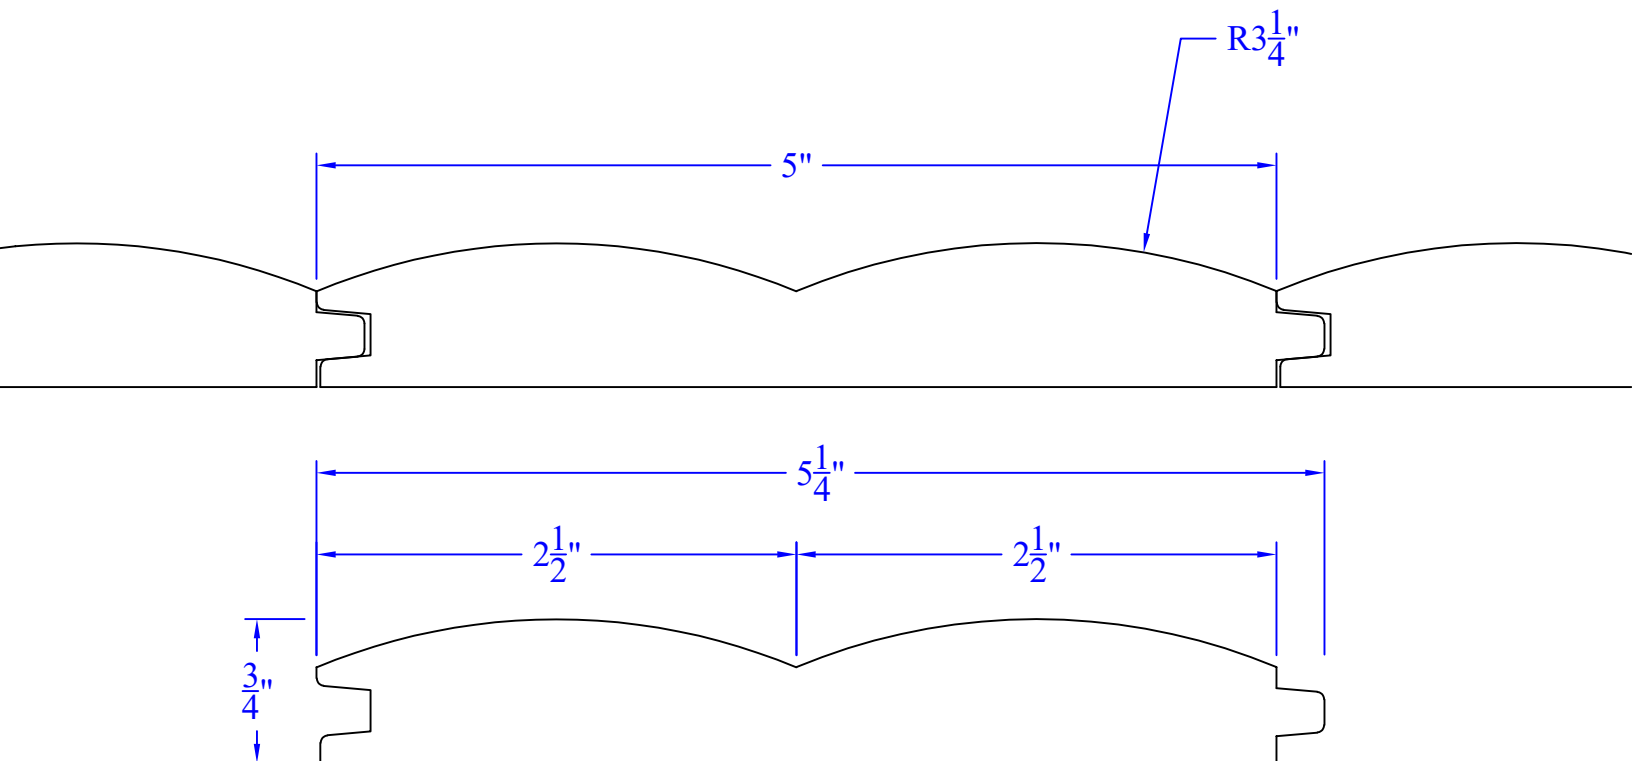

Creative Woodworking N.W., Inc.

1036 S.E. Taylor * Portland, Oregon 97214
Phone:(503) 230-9265 * Fax:(503) 232-9082
www.Creativewoodworkingnw.com

TNGV1006
3/4" x 5-1/4"