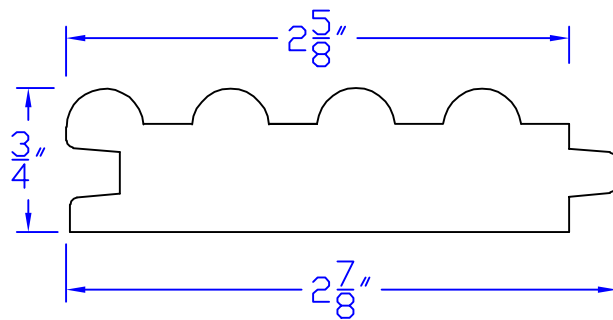

Creative Woodworking N.W., Inc.

1036 S.E. Taylor * Portland, Oregon 97214
Phone:(503) 230-9265 * Fax:(503) 232-9082
www.Creativewoodworkingnw.com

NOT TO SCALE

TNGV107
3/4" x 2-5/8"