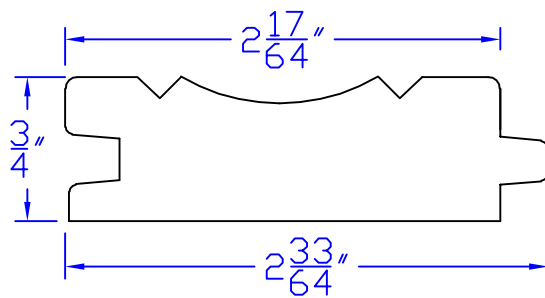

Creative Woodworking N.W., Inc.

1036 S.E. Taylor * Portland, Oregon 97214
Phone:(503) 230-9265 * Fax:(503) 232-9082
www.Creativewoodworkingnw.com

TNGV109
3/4" X 2 1/2"