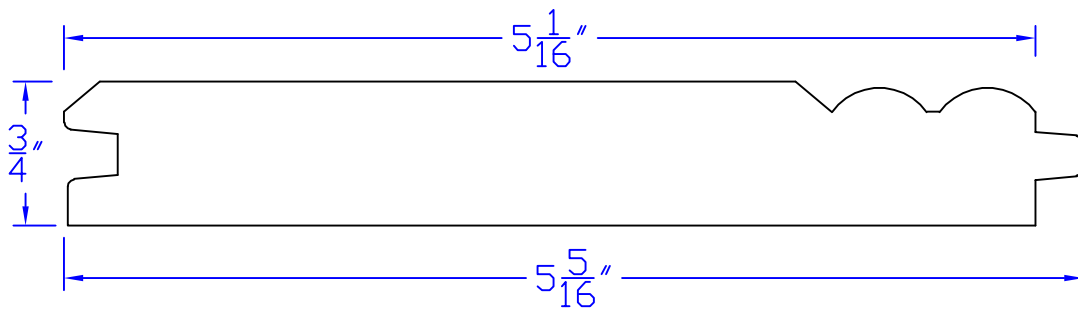

# Creative Woodworking N.W., Inc.

1036 S.E. Taylor \* Portland, Oregon 97214  
Phone:(503) 230-9265 \* Fax:(503) 232-9082  
www.Creativewoodworkingnw.com

↙ NOT TO SCALE

TNGV117  
3/4" x UP TO 10" WIDE  
WP-8 SIMILAR  
VARIOUS WIDTHS AVAILABLE