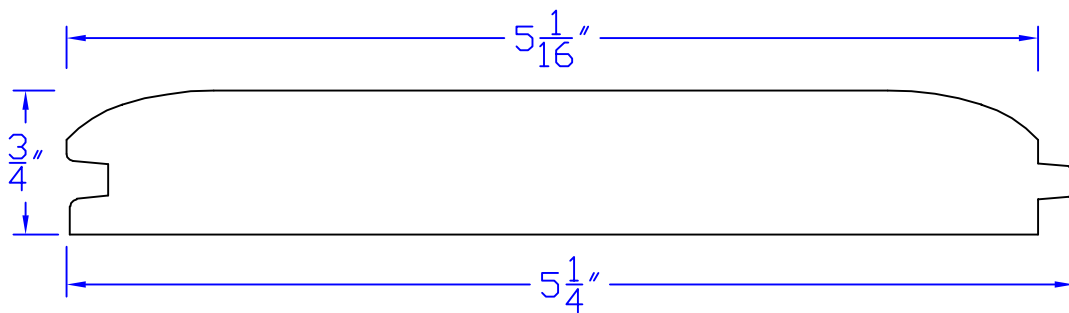

# Creative Woodworking N.W., Inc.

1036 S.E. Taylor \* Portland, Oregon 97214  
Phone:(503) 230-9265 \* Fax:(503) 232-9082  
www.Creativewoodworkingnw.com

NOT TO SCALE

TNGV120  
3/4" x 5-1/4"  
VARIOUS WIDTHS AVAILABLE