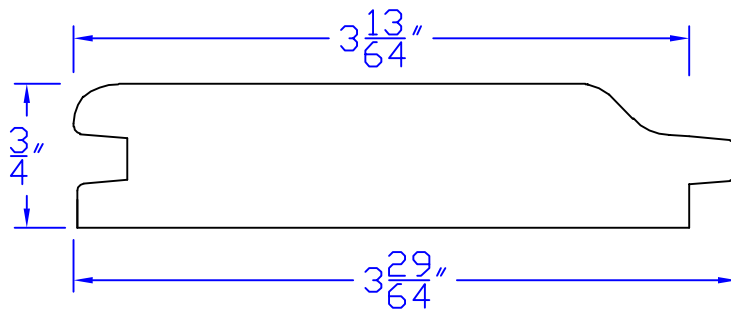

# Creative Woodworking N.W., Inc.

1036 S.E. Taylor \* Portland, Oregon 97214  
Phone:(503) 230-9265 \* Fax:(503) 232-9082  
www.Creativewoodworkingnw.com

NOT TO SCALE

TNGV121

3/4" x 3-29/64"